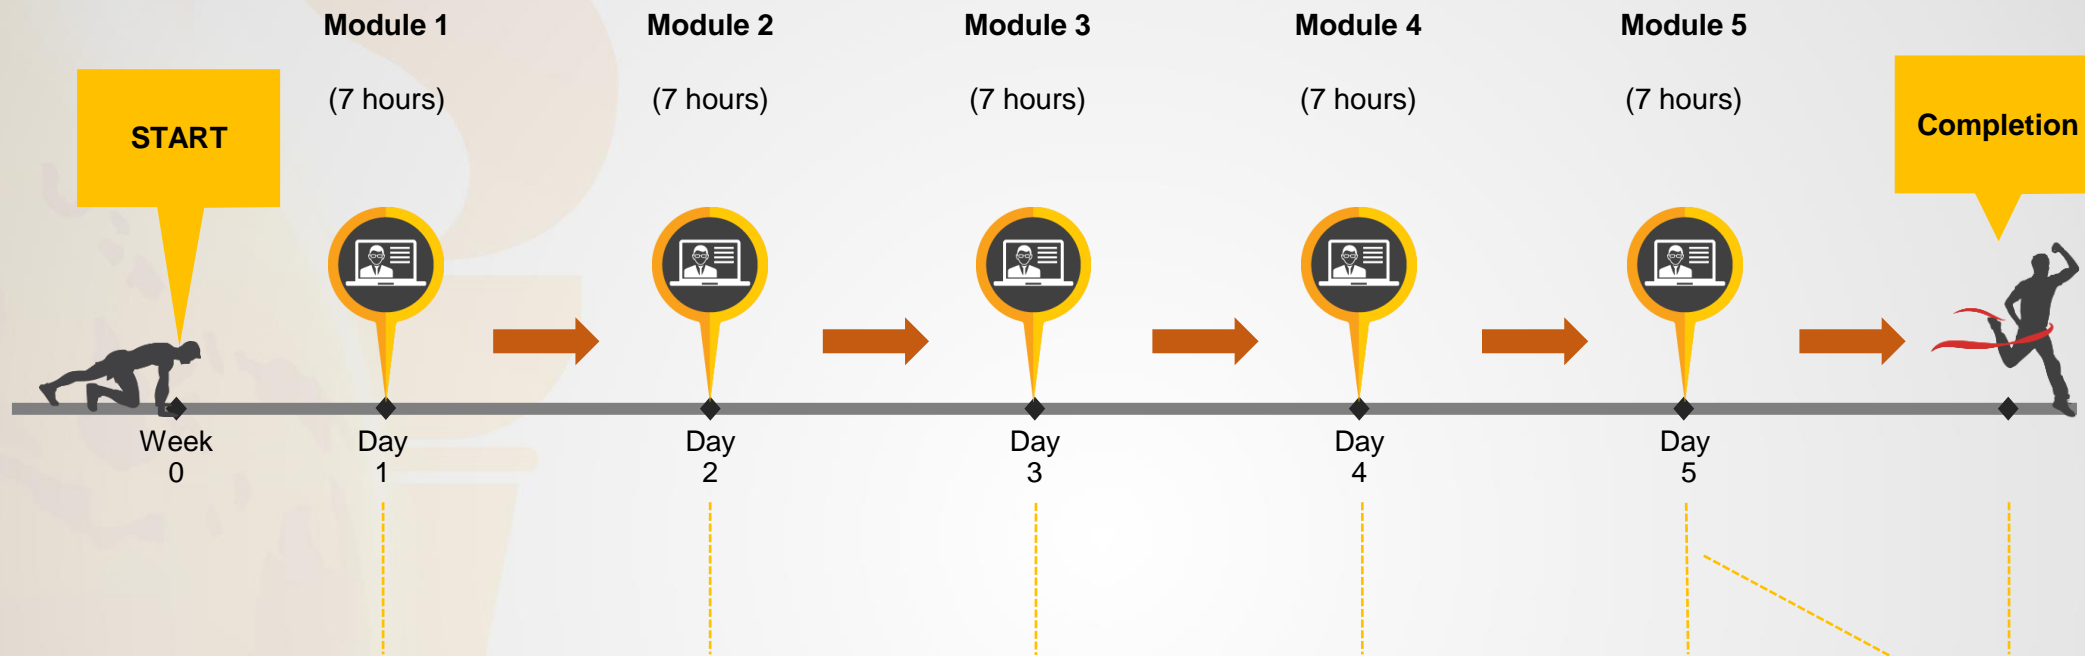

CHRBP ROADMAP

January 2021 Intake

Live e-Workshops	Date (2021)	Time Zone (MY & PH)	(VN & TH)
Module 1	22 September	9am –12.30pm, 2pm - 5.30pm	8am – 11.30am, 1pm – 4.30pm
Module 2	23 September	9am –12.30pm, 2pm - 5.30pm	8am – 11.30am, 1pm – 4.30pm
Module 3	24 September	9am –12.30pm, 2pm - 5.30pm	8am – 11.30am, 1pm – 4.30pm
Module 4	29 September	9am –12.30pm, 2pm - 5.30pm	8am – 11.30am, 1pm – 4.30pm
Module 5	30 September	9am –12.30pm, 2pm - 5.30pm	8am – 11.30am, 1pm – 4.30pm

Time Zone:
GMT +8 (SG/ KL)